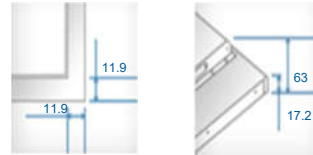

T-line

FULL RANGE

- ✓ Screen Sizes 43, 55, 65, 75, 86 inches
- ✓ Panel Type EDGE LED IPS & DIRECT LED VA
- ✓ Orientation Landscape , Portrait
- ✓ Connections HDMI, VGA, YPbPr, DVI, USB, Composite
- ✓ Functionality HID Infrared technology (USB Plug&Play) / 10 touch points / Anti Glare Toughened Glass / Android 4.4.4 / Wifi

 350 - 450 cd/m2
 24h / 7 days

T-line

FULL RANGE

- ✓ Screen Sizes 10 inch, 24 inch
- ✓ Panel Type EDGE LED VA
- ✓ Orientation Landscape , Portrait
- ✓ Connections HDMI, RJ45, USB, Micro SD
- ✓ Functionality Wi-Fi / Bluetooth POE
Chromium
8Gb Internal Storage
LED Lighting for meeting room applications